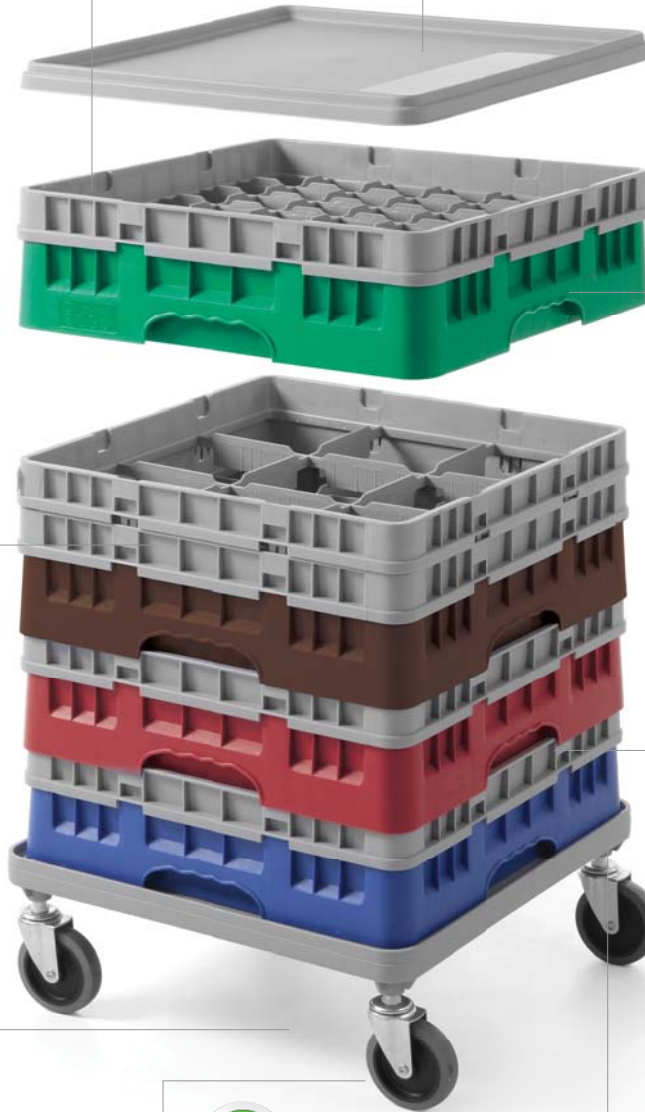

### Wash, transport and store – all in one

- AMERBOX racks are easy to handle with 1,3 cm overlap area and smooth sides. These racks interstack with all racks from major dishrack manufacturers.
- Open inside compartments provide thorough circulation of water and cleaning solutions and promote quick and thorough drying.
- Extremely durable, long lasting polypropylene built to withstand chemicals and high temperatures up to 200°F (93°C).
- Closed external walls are designed for optimum cleaning and storage racks keep finger and contaminants out and reduce risk of breakage and injury.
- Easy to carry, easy to grip handles on all four sides as well as smooth overlapping sides and rounded corners reduce the risk of injury.

### FINGERPRINTS-FREE GLASS

Full-sided rack protects the washed glass against unnecessary touch during storage or transport to destination, which reduces the time needed for additional polishing.

### HEALTH SAFETY

Full-sided rack and extra options, namely upper cover and trolley, assure efficient and safe transport of glass and protect it against pests.

### NO MORE WET FLOOR

Bath is a strong point of the trolley, it collects the water dripping from the glass in the baskets.