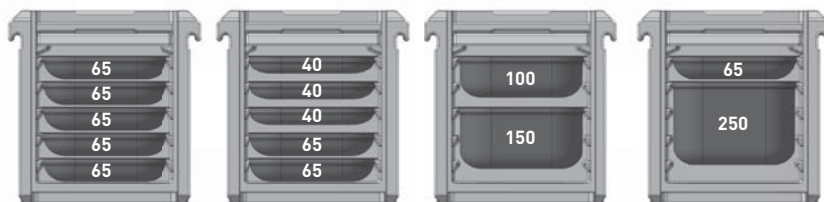

CODE	AMB-UPC08
CAPACITY	66 L
OUTER DIMENSIONS	23.6 x 15.7 x 19.3" 600 x 400 x 490 mm
INSIDE DIMENSIONS	21 x 12.2 x 15.7" 535 x 310 x 400 mm