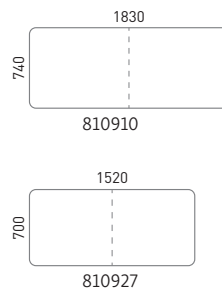

## CATERING CHAIR - BLACK

CODE	AMB-540440BL	AMB-540440WH
COLOUR	black	white
DIMENSIONS	21.2 x 17.3 x 33" 540 x 440 x 840 mm	

AMB-675

AMB-860

## BAR TABLE ROUND

CODE	AMB-860	AMB-675
DIMENSIONS	33.8 x 43.3" ø860 x 1100 mm	26.6 x 43.3" ø675 x 1100 mm

## BAR TABLE ROUND

CODE	AMB-800
DIMENSIONS	ø31.5 x 43.3" ø800 x 1100 mm

- Easy to store and transport foldable furniture for outdoor and indoor use
- Ideal for fairs, events, catering, rental, etc
- Table top made of HDPE polyethylene, frame made of powder coated metal
- Easy to clean and dirt-resistant