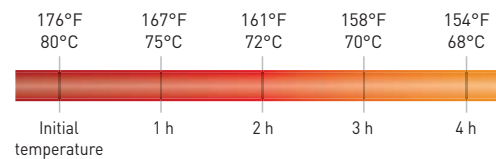

Temperature retention

hot