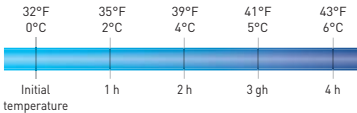

**Temperature retention**  
hot

cold

2 wheels with brakes

Single layer heat insulation box

Heat preservation box trolley

Gasket for AMB-UPC06

	AMB-UPC06	AMB-UPT	AMB-UPC06G
CODE	AMB-UPC06	AMB-UPT	AMB-UPC06G
OUTER DIMENSIONS	18.7 x 26.8 x 24.4"	20.8 x 27.9 x 9"	
INSIDE DIMENSIONS	477 x 680 x 620 mm	530 x 710 x 230 mm	
COLOR	gray/brown	gray/brown	