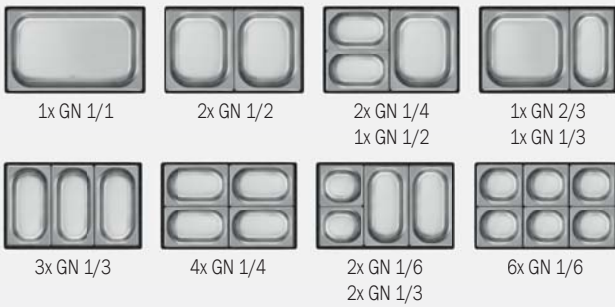

THERMOBOX BASIC

- Perfect for transport of hot or cold products.
- The shaped foam polypropylene (EPP) containers offer high insulation levels.
- Withstands temperatures ranging from 4°F to 230°F (-20°C to +110°C).
- With recessed handles at the side.

Thermobox Kitchen Line

CODE	AMB-019
CAPACITY	40 L
DIMENSIONS	23.6 x 15.7 x 11.2" 600 x 400 x 285 mm