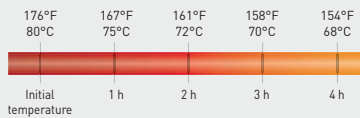

Temperature retention hot