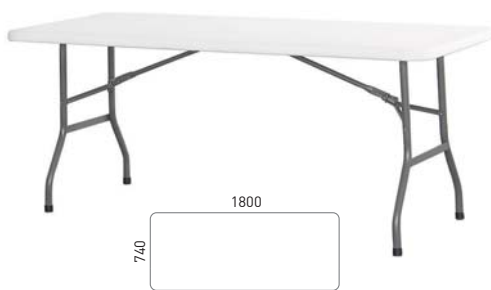

BUFFET TABLE

	Buffet table	Buffet table	Buffet table round
CODE	AMB-1800740	AMB-1220610	AMB-1800740R
DIMENSIONS	70.8 x 29.1 x 29.1" 1800 x 740 x 740 mm	48 x 24 x 29.1" 1220 x 610 x 740 mm	ø70.8 x 29.1" ø1800 x 740 mm