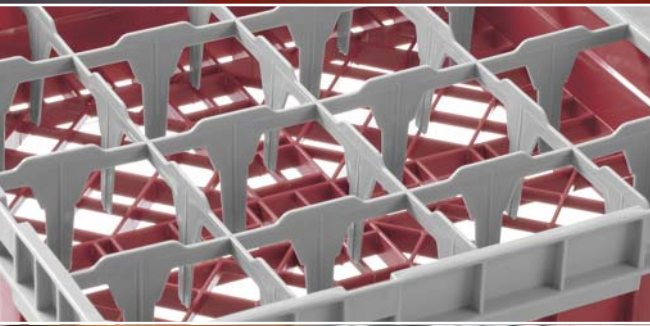

### Wash, transport and store – all in one

- AMERBOX racks are easy to handle with 1,3 cm overlap area and smooth sides. These racks interstack with all racks from major dishrack manufacturers.
- Open inside compartments provide thorough circulation of water and cleaning solutions and promote quick and thorough drying.
- Extremely durable, long lasting polypropylene built to withstand chemicals and high temperatures up to 200°F (93°C).
- Closed external walls are designed for optimum cleaning and storage racks keep finger and contaminants out and reduce risk of breakage and injury.
- Easy to carry, easy to grip handles on all four sides as well as smooth overlapping sides and rounded corners reduce the risk of injury.