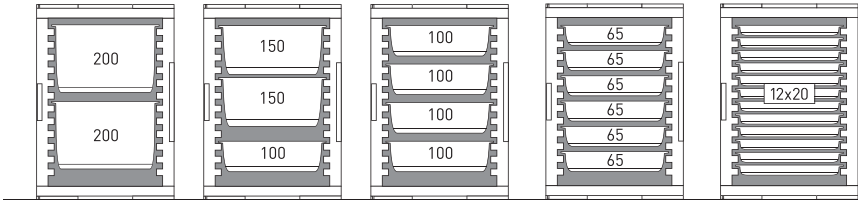

Single layer heat insulation box